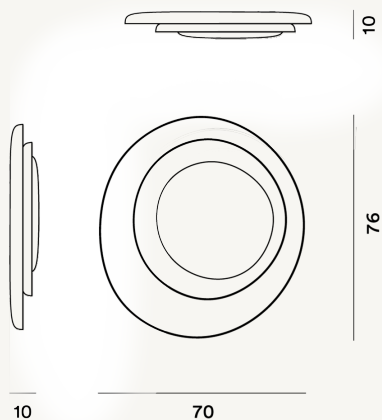

Bahia Wall/Ceiling LED

DIMENSIONE

CAVO

COLORE

White

CERTIFICAZIONI

PESO

Net kg 4.40

MATERIALE

Injection moulded polycarbonate

SORGENTE LUMINOSA

LED included 43W 2850 K 5240lm CRI >90 Dimmable
PUSH and DALI
LED included 43W 2850 K
5240lm CRI >90 On-Off